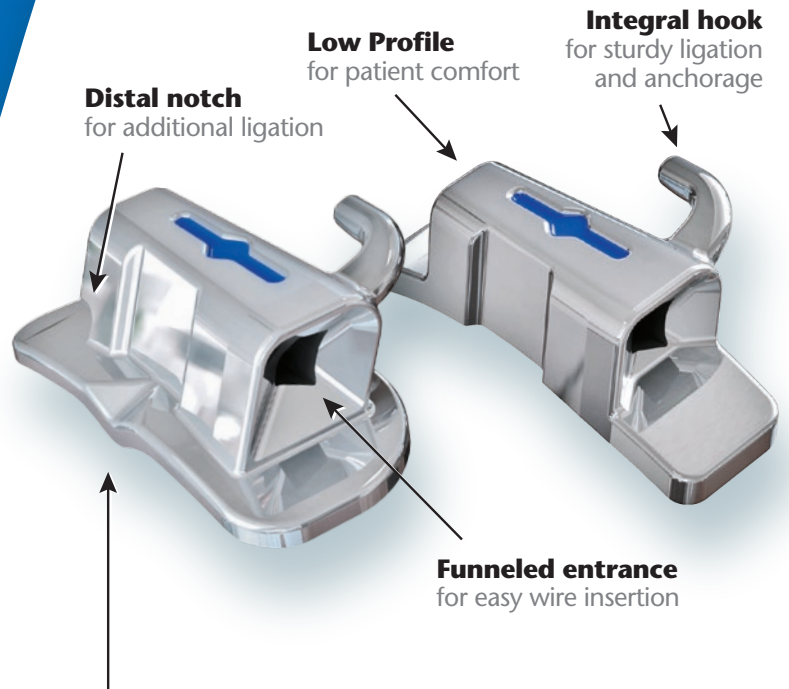

Discover a tube whose quality speaks for itself

Velocity™ Single Buccal Tubes

It's the newest design of an extremely low-profile buccal tube, and patient comfort and clinical effectiveness are the results. Funneled entrance, occlusal/gingival positioning guides, distal notch for additional ligation. 4.3mm.

Blaze™ Curing Light

- **Added Feature:** Caries detection light
- Colorful, ergonomic handle design
- Color choices: Grass Green, Pink, Purple, Blue and Black
- A full charge will provide more than 200 applications
- Three working modes: full power, ramping-up and pulse
- Variable time settings: from 5 seconds to 40 seconds
- Long stand-by time, as long as six months
- Wave length: 420nm - 480nm
- Light intensity: 1,600 mW/cm² to 1,800 mW/cm²
- Specify Black, Purple, Blue, Green or Pink Accents
- 1 year warranty

\$199 ea.

SAVE 50%

Tweezer notch and flat buccal surface for easy handling and seating

Generously sized and contoured pad with indent for error-free placement and bond reliability

Torque-in base for accurate prescription expression